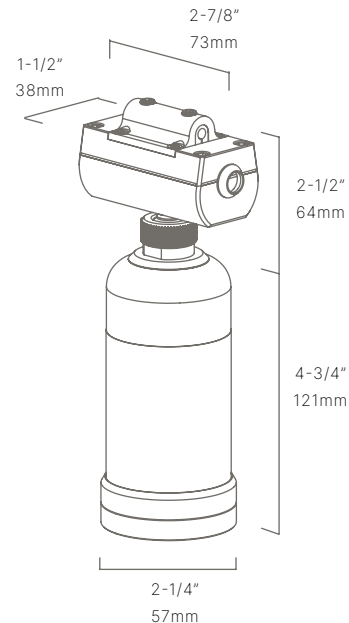

AVAILABLE FINISHES:

FIXTURE DIMENSIONS	L4-3/4" x D2-1/4"
LIGHT SOURCE	MR16 Base
VOLTAGE	12V
DIMMABLE	Yes, Dim to <10% via Transformer
DRIVER	Yes, 12V Integral Constant Current
TRANSFORMER	No, 12V AC/DC Transformer Required
MOUNT	Included 1/2" Thread
FINISH	Included Natural
MATERIAL	Brass & Copper
LOCATION	Exterior Wet
CERTIFICATIONS	UL, IP66, IP67
HOW TO SPECIFY	Call 760.931.2910

*For complete warranty terms, please visit: www.auroralight.com/warranty/